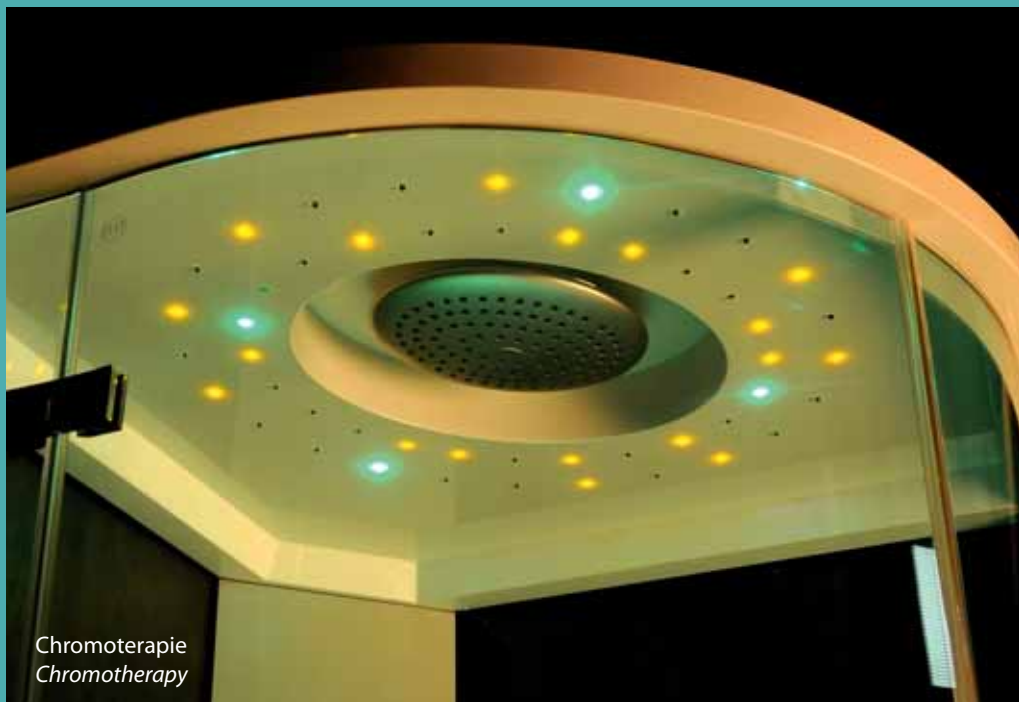

Option:

Wenge or silver colour of the panel
including seat.
LED chromo therapy.

Chromoterapie
Chromotherapy