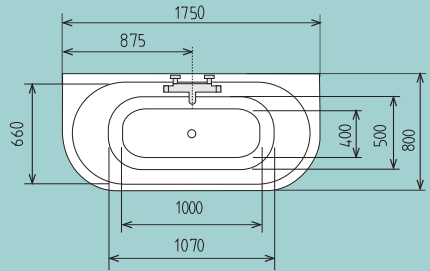

DUO
200x120x45

SALSA
190x100x47

KAILA
190x88x43

GARDA
190x90x44

DUPLA
180x120x54

SATINA
180x80x42

VIVA B
175x80x47

VIVA D
175x80x47