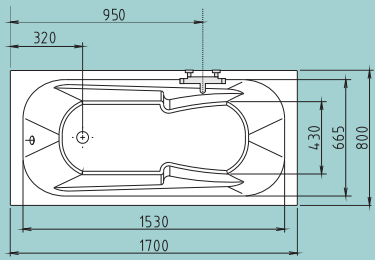

KAMELIE
170x80x44