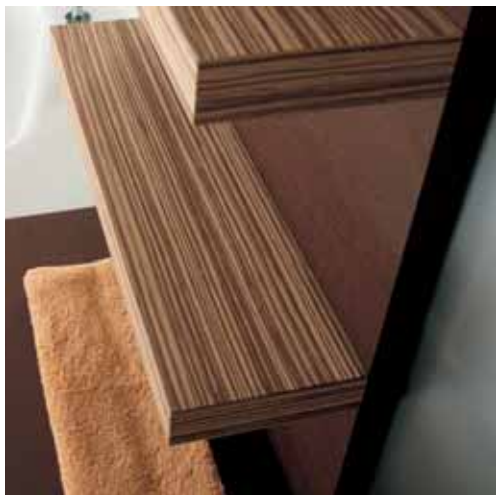

Boiserie in wengé
larghezza cm. 56 con tre
mensole in zebrano
spessore 4 cm.

*Boiserie wengé width 56
cm. with three shelves
zebrano thickness 4 cm.*

Base sospesa larghezza
cm.56 con 2 cassetti.

*Hanging cabinet width
56 cm. with 2 drawers.*

Particolare della colonna
a giorno larghezza cm.
28 con ripiani interni in
cristallo che possono
essere illuminati attra-
verso effetti luminosi
(led) posti sulla schiena
della colonna stessa.

*Open column width cm.
28 with internal crystal
shelves that can be
lighted by means of
bright effects (led)
applied to the back of
the column itself.*