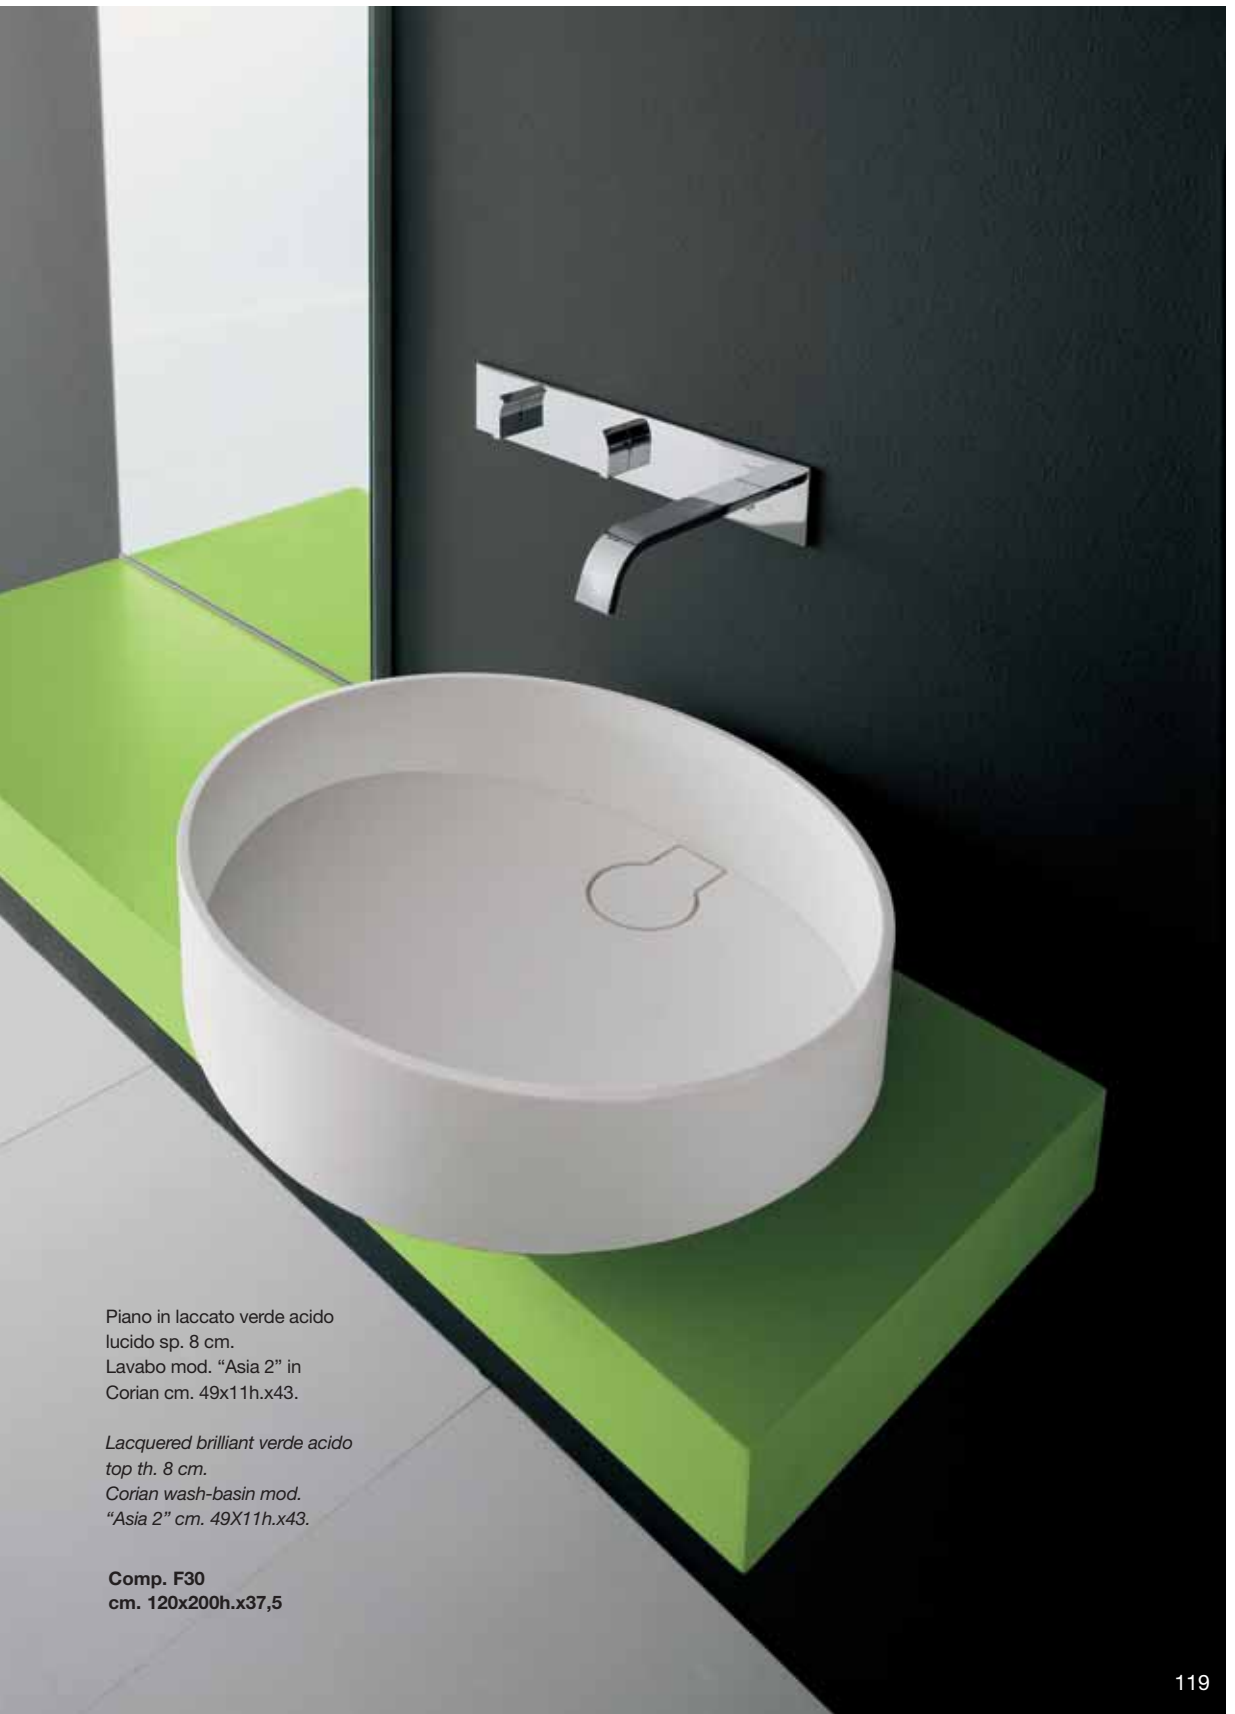

Finitura rovere sbiancato.  
Piano in Corian sp. 8 cm.  
Lavabo mod. "Asia 1" in Corian.  
Specchio luminoso Ø 92 cm.

*Oak finishing.  
Corian top th. 8 cm.  
Corian wash-basin mod.  
"Asia 1".  
Light mirror Ø 92 cm.*

**Comp. F25**  
**cm. 140x200h.x50**

# LINE

Design Arter&Citton  
Mirrors Design Marco Piva

**Art. 2695**  
lavabo da appoggio  
mod. "Asia 1" in Corian  
cm. 85 x 12 h. x 45

**Art. 2695**  
*Corian over-counter  
wash-basin mod. "Asia 1"*  
cm. 85 x 12 h x 45

Piano in laccato verde acido  
lucido sp. 8 cm.  
Lavabo mod. "Asia 2" in  
Corian cm. 49x11h.x43.

*Lacquered brilliant verde acido  
top th. 8 cm.  
Corian wash-basin mod.  
"Asia 2" cm. 49X11h.x43.*

**Comp. F30**  
cm. 120x200h.x37,5